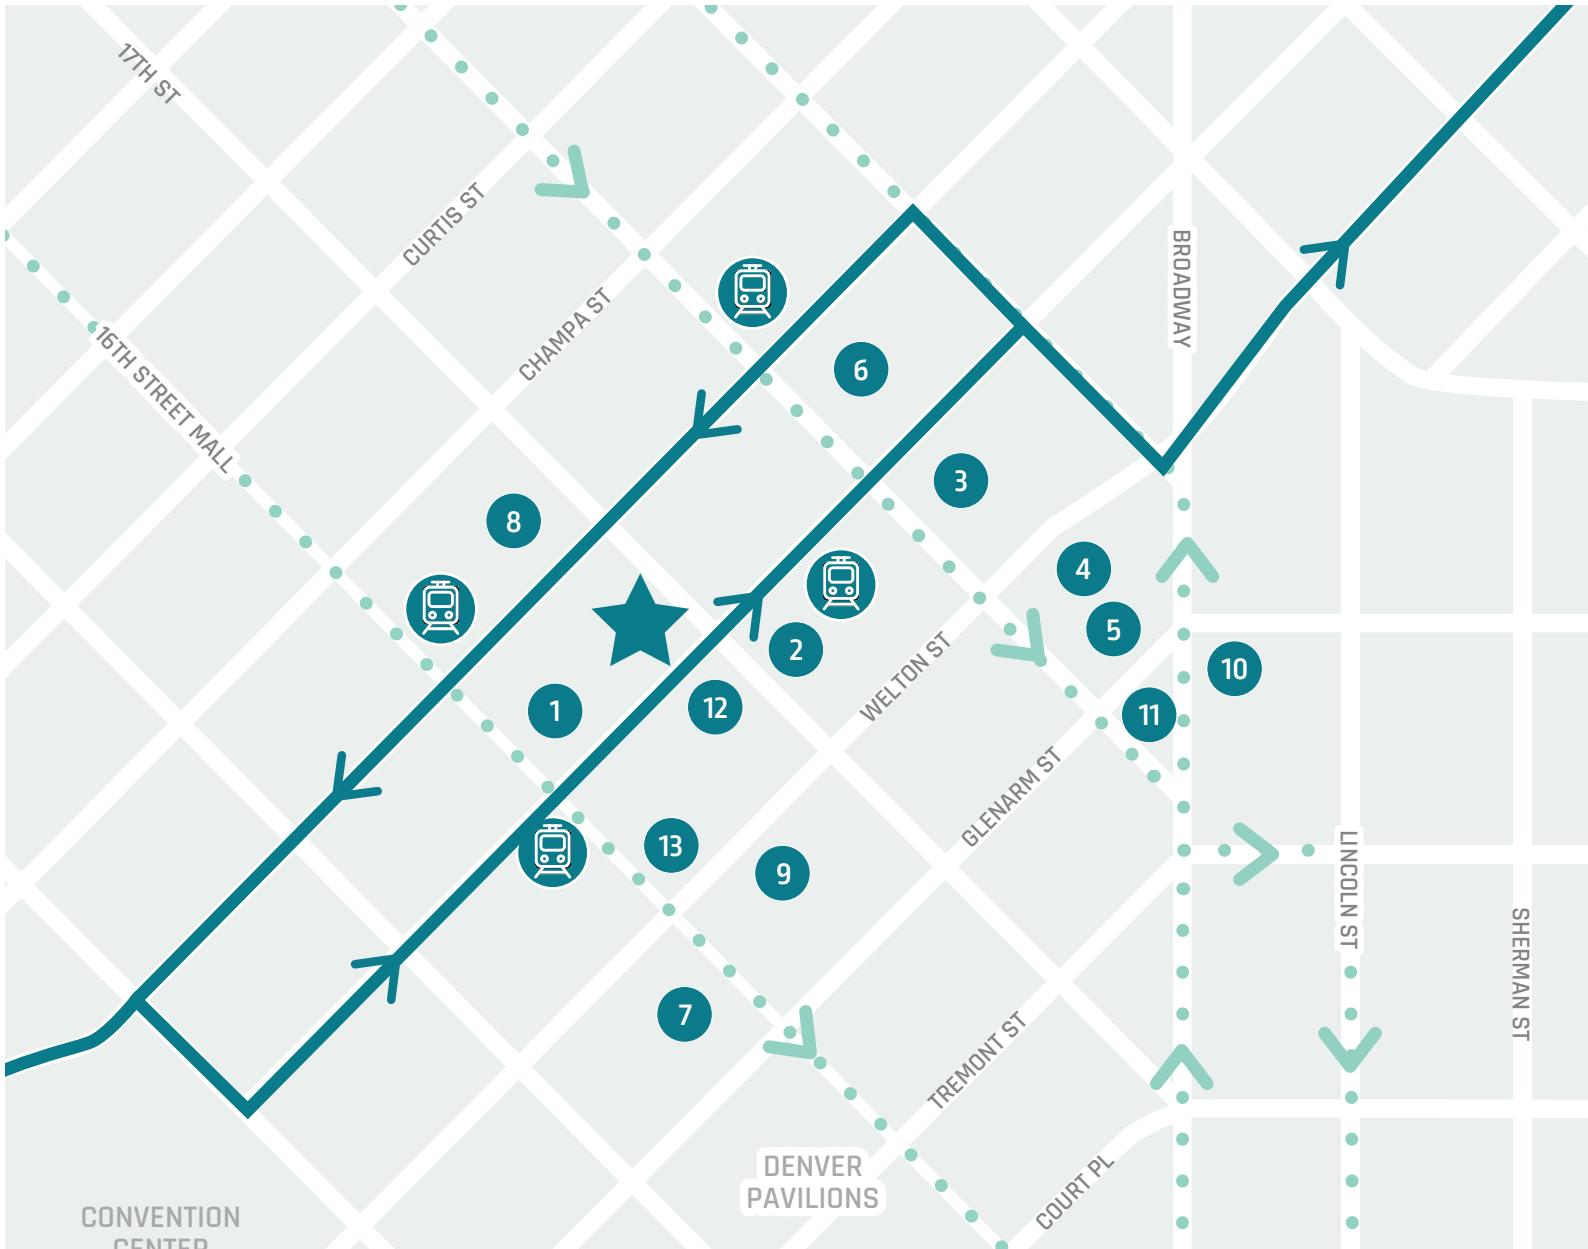

 700 17th Street

2 621 Garage
621 17th St.
Garage
\$210/Month

4 Lighthouse Lot
1825 Welton St.
Surface
\$170/Month

6 1801 California Garage
1801 California St.
Garage
\$250/Month

8 Denver Pavilions
500 16th St.
Garage
\$250/Month

 Lightrail Station

 FREE
16th St. Mall Ride &
Metro Ride

 Lightrail

700 17TH STREET

Daily Parking Options

- 1** California Street Garage
1627 California St.
Garage
\$18/Day
- 2** 621 Garage
621 17th St.
Garage
\$17/Day
- 3** Plaza Garage
1820 California St.
Garage
\$17/Day
- 4** Lighthouse Lot
1825 Welton St.
Surface
\$15/Day
- 5** 1826 Welton Street
Surface
\$15/Day
- 6** 1801 California Garage
1801 California St.
Garage
\$20/Day
- 7** Denver Pavilions
500 16th St.
Garage
\$18/Day
- 8** 1501 Stout St.
Surface
\$25/Day
- 9** 1632 Welton St.
Surface
\$22/Day
- 10** 1830 Broadway
Surface
\$16/Day
- 11** 1740 Glenarm Place
Surface
\$20/Day
- 12** 17th and California
650 17th St.
Surface
\$22/Day
- 13** 1615 Welton St.
Surface
\$20/Day

-  700 17th Street
-  Lightrail Station
-  FREE
16th St. Mall Ride &
Metro Ride
-  Lightrail