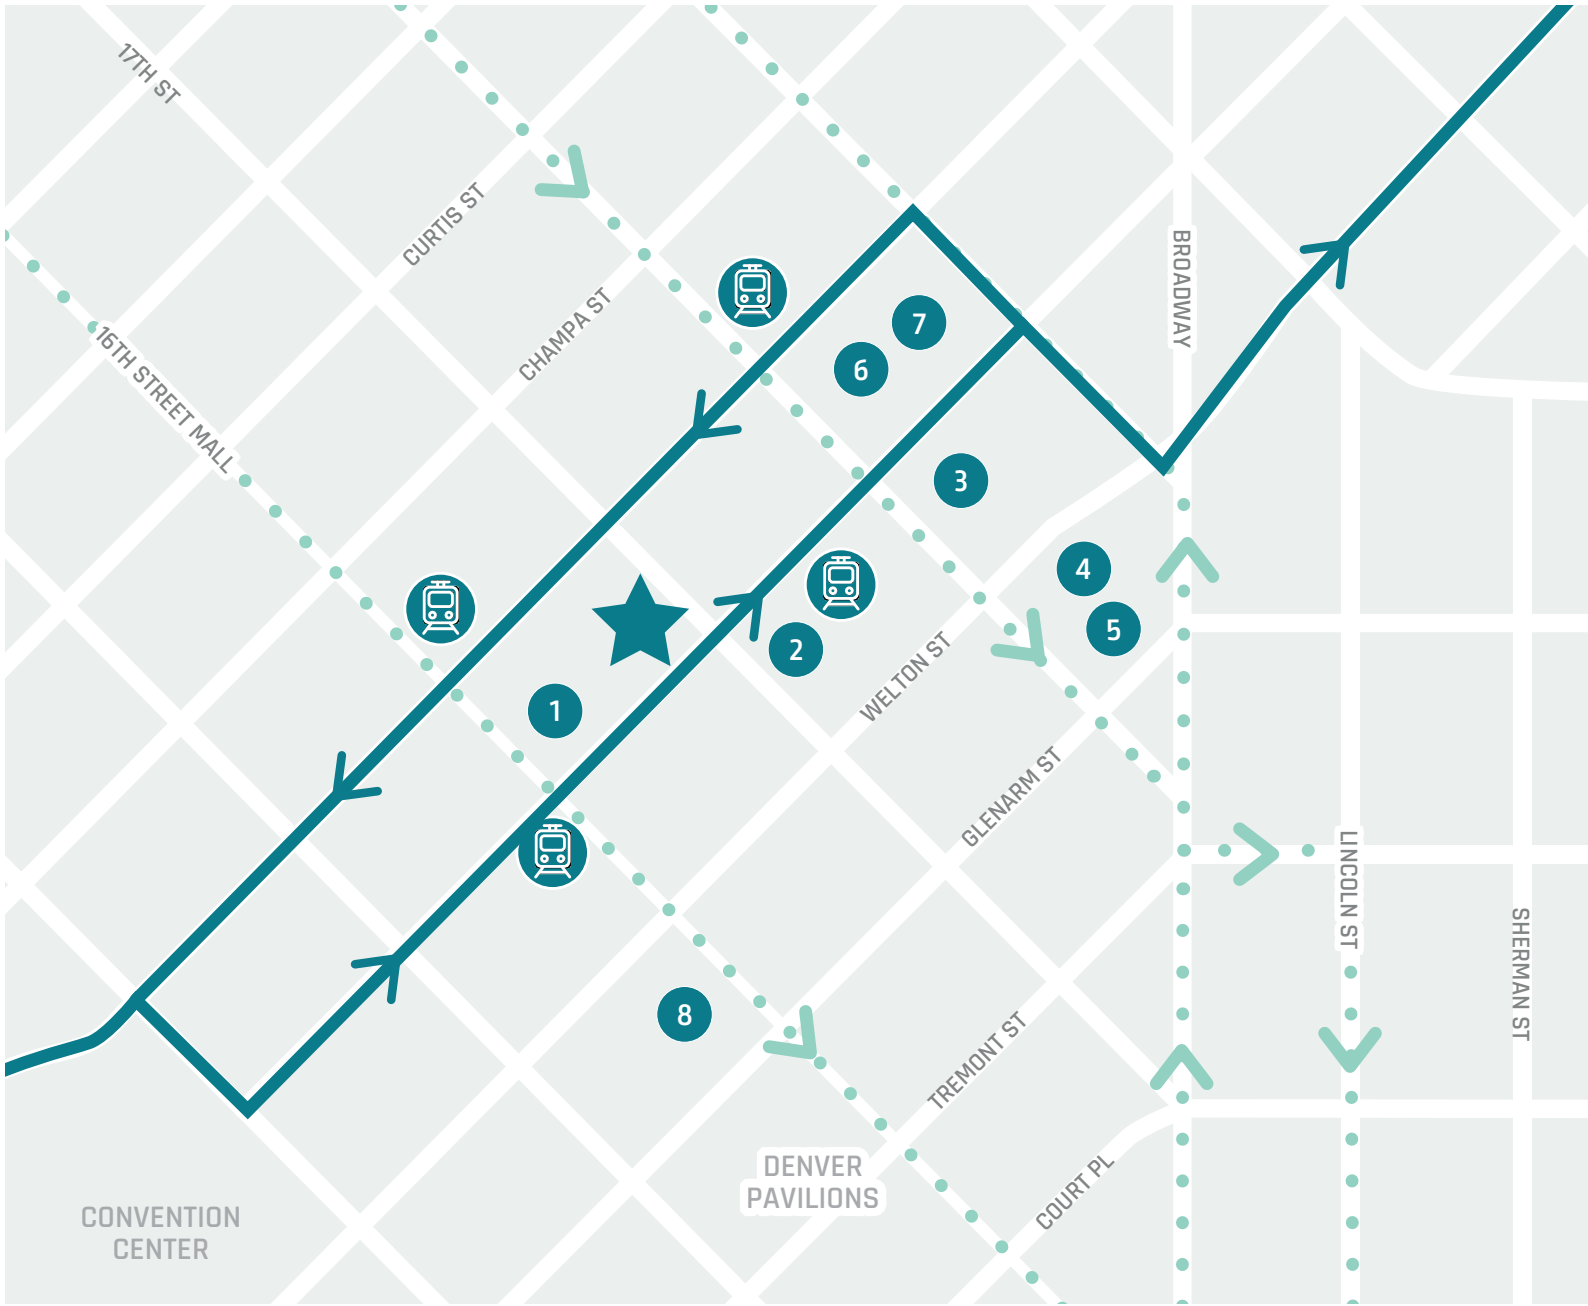

700 17TH STREET

Monthly Parking Options

1 California Street Garage
1627 California St.
Garage
\$180/Month

3 Plaza Garage
1820 California St.
Garage
\$200/Month

5 1826 Welton St.
Surface
\$185/Month

7 City Center Garage
1847 California
Garage
\$215/Month

 700 17th Street

2 621 Garage
621 17th St.
Garage
\$210/Month

4 Lighthouse Lot
1825 Welton St.
Surface
\$170/Month

6 1801 California Garage
1801 California St.
Garage
\$250/Month

8 Denver Pavilions
500 16th St.
Garage
\$250/Month

 Lightrail Station

 FREE
16th St. Mall Ride &
Metro Ride

 Lightrail

700 17TH STREET

Daily Parking Options

- 1** California Street Garage
1627 California St.
Garage
\$18/Day
- 2** 621 Garage
621 17th St.
Garage
\$17/Day
- 3** Plaza Garage
1820 California St.
Garage
\$17/Day
- 4** Lighthouse Lot
1825 Welton St.
Surface
\$15/Day
- 5** 1826 Welton Street
Surface
\$15/Day
- 6** 1801 California Garage
1801 California St.
Garage
\$20/Day
- 7** Denver Pavilions
500 16th St.
Garage
\$18/Day
- 8** 1501 Stout St.
Surface
\$25/Day
- 9** 1632 Welton St.
Surface
\$22/Day
- 10** 1830 Broadway
Surface
\$16/Day
- 11** 1740 Glenarm Place
Surface
\$20/Day
- 12** 17th and California
650 17th St.
Surface
\$22/Day
- 13** 1615 Welton St.
Surface
\$20/Day

-  700 17th Street
-  Lightrail Station
-  FREE
16th St. Mall Ride &
Metro Ride
-  Lightrail