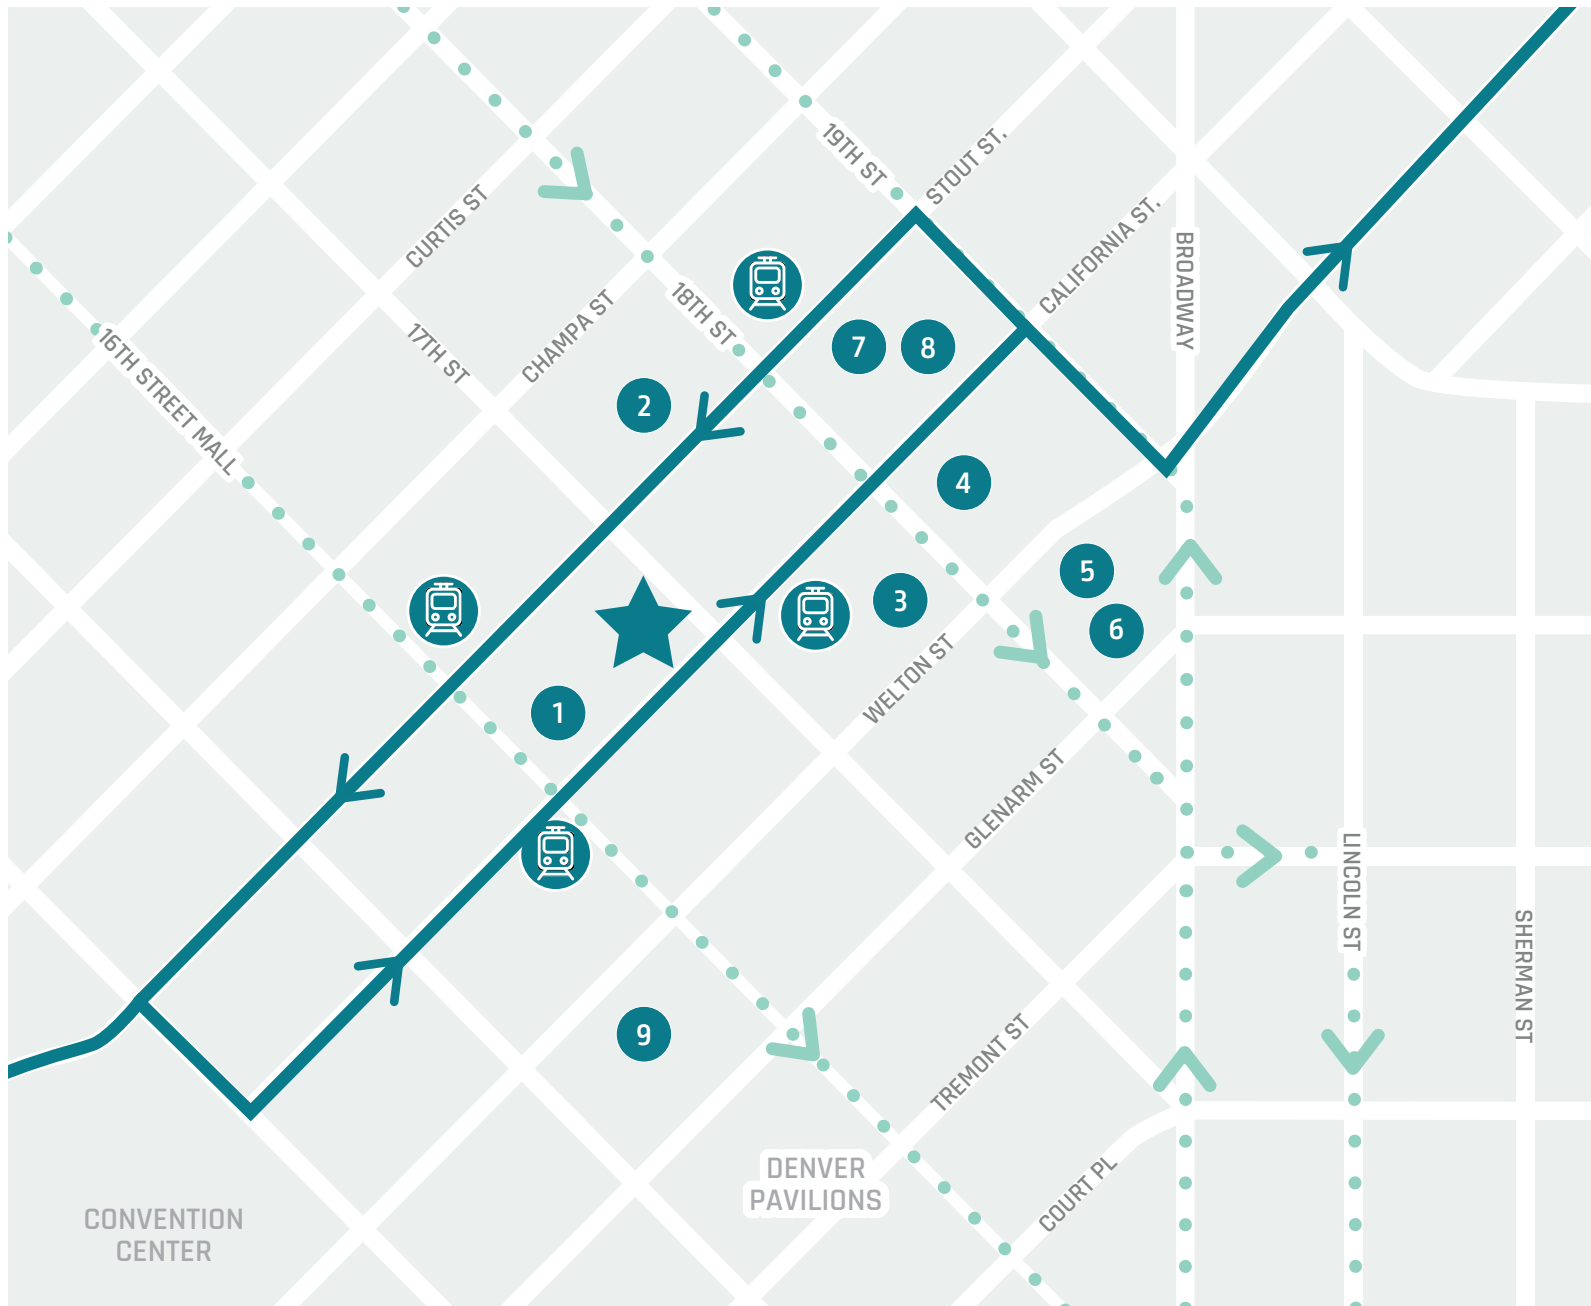

700 17TH STREET

Monthly Parking Options

- **1** California Street Garage
  1627 California St.
  Garage
  $180/Month
- **2** 1735 Stout St.
  Garage
  $210/Month
- **3** 621 Garage
  621 17th St.
  Garage
  $210/Month

- **4** Plaza Garage
  1820 California St.
  Garage
  $200/Month
- **5** Lighthouse Lot
  1825 Welton St.
  Surface
  $170/Month

- **6** 1826 Welton St.
  Surface
  $185/Month
- **7** 1801 California Garage
  1801 California St.
  Garage
  $250/Month

- **8** City Center Garage
  1847 California
  Garage
  $215/Month
- **9** Denver Pavilions
  500 16th St.
  Garage
  $250/Month

- 700 17th Street
- Lightrail Station
- FREE
  16th St. Mall Ride &
  Metro Ride
- Lightrail