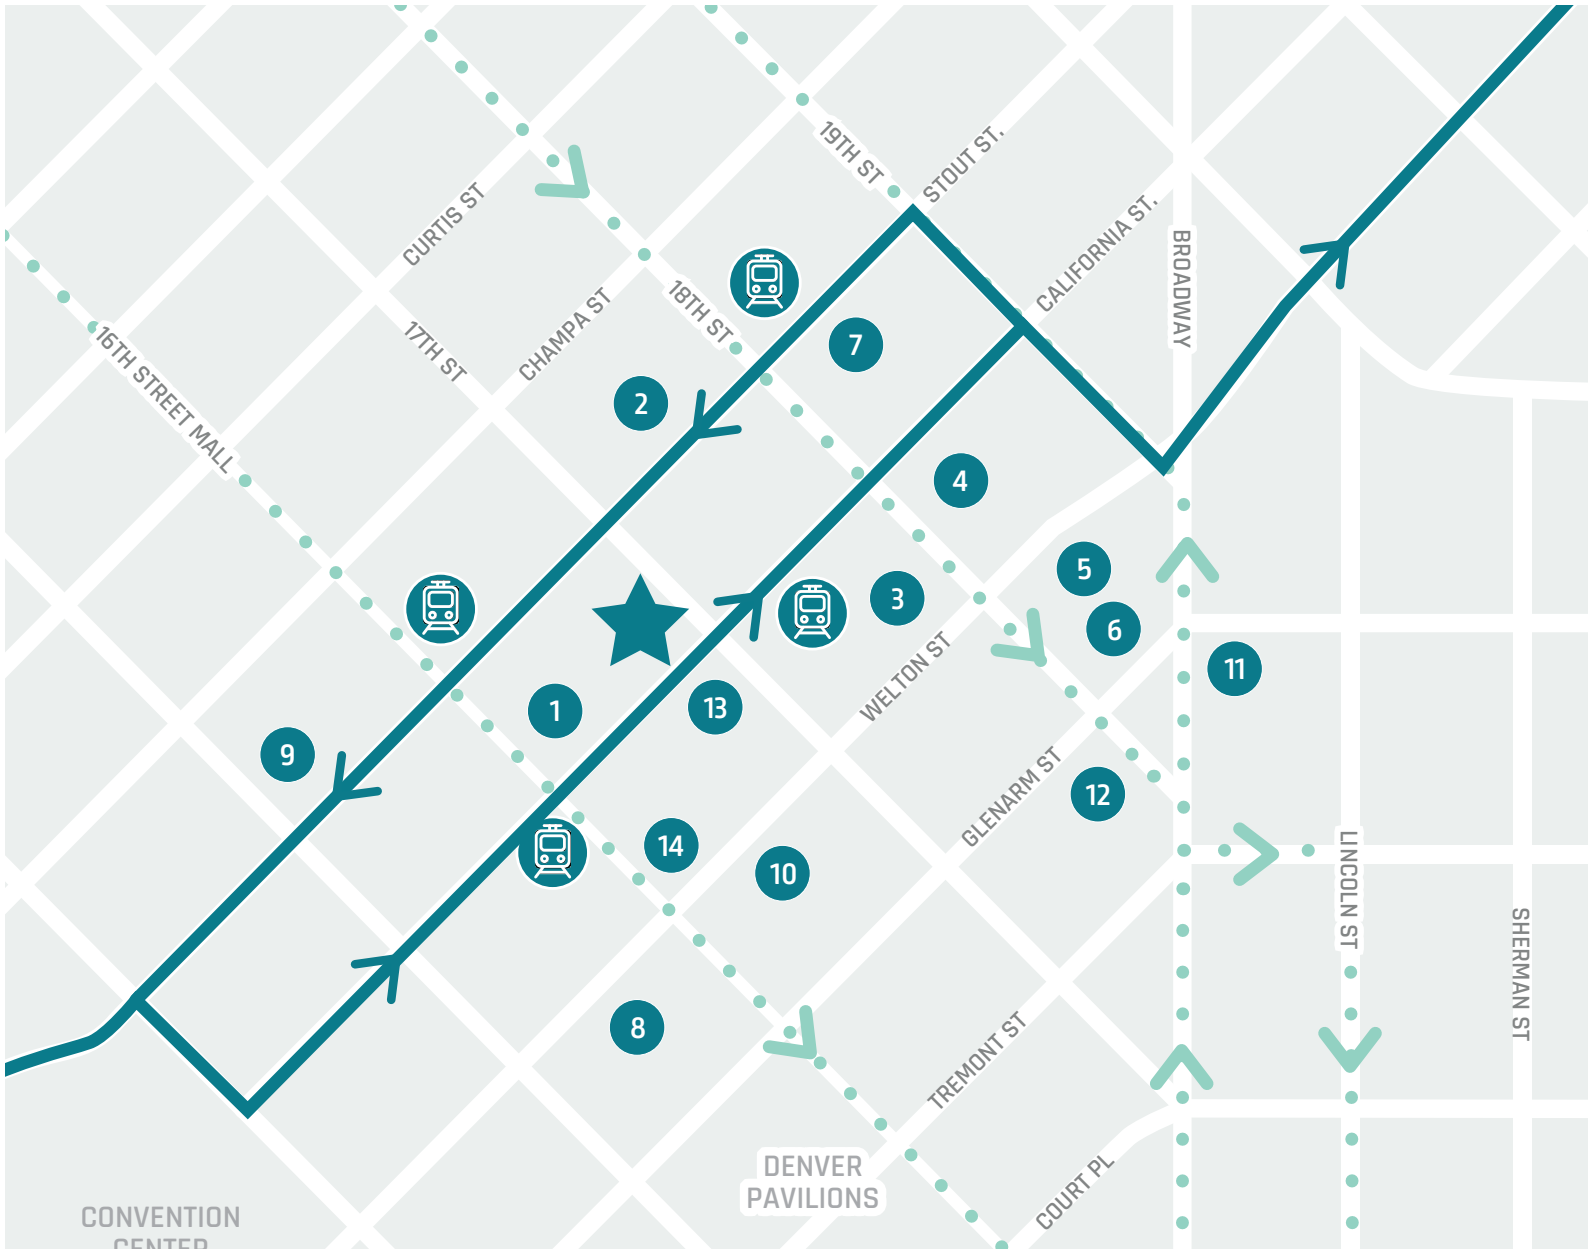

-  700 17th Street
-  Lightrail Station
-  FREE
16th St. Mall Ride &
Metro Ride
-  Lightrail

700 17TH STREET

Daily Parking Options

- 1** California Street Garage
1627 California St.
Garage
\$18/Day
- 2** 1735 Stout St.
Garage
\$18/Day
- 3** 621 Garage
621 17th St.
Garage
\$17/Day
- 4** Plaza Garage
1820 California St
Garage
\$17/Day

- 5** Lighthouse Lot
1825 Welton St.
Surface
\$15/Day
- 6** 1826 Welton Street
Surface
\$15/Day
- 7** 1801 California Garage
1801 California St.
Garage
\$20/Day
- 8** Denver Pavilions
500 16th St.
Garage
\$18/Day

- 9** 1501 Stout St.
Surface
\$25/Day
- 10** 1632 Welton St.
Surface
\$22/Day
- 11** 1830 Broadway
Surface
\$16/Day

- 12** 1740 Glenarm Place
Surface
\$20/Day
- 13** 17th and California
650 17th St.
Surface
\$22/Day
- 14** 1615 Welton St.
Surface
\$20/Day

-  700 17th Street
-  Light rail Station
-  FREE
16th St. Mall Ride &
Metro Ride
-  Light rail