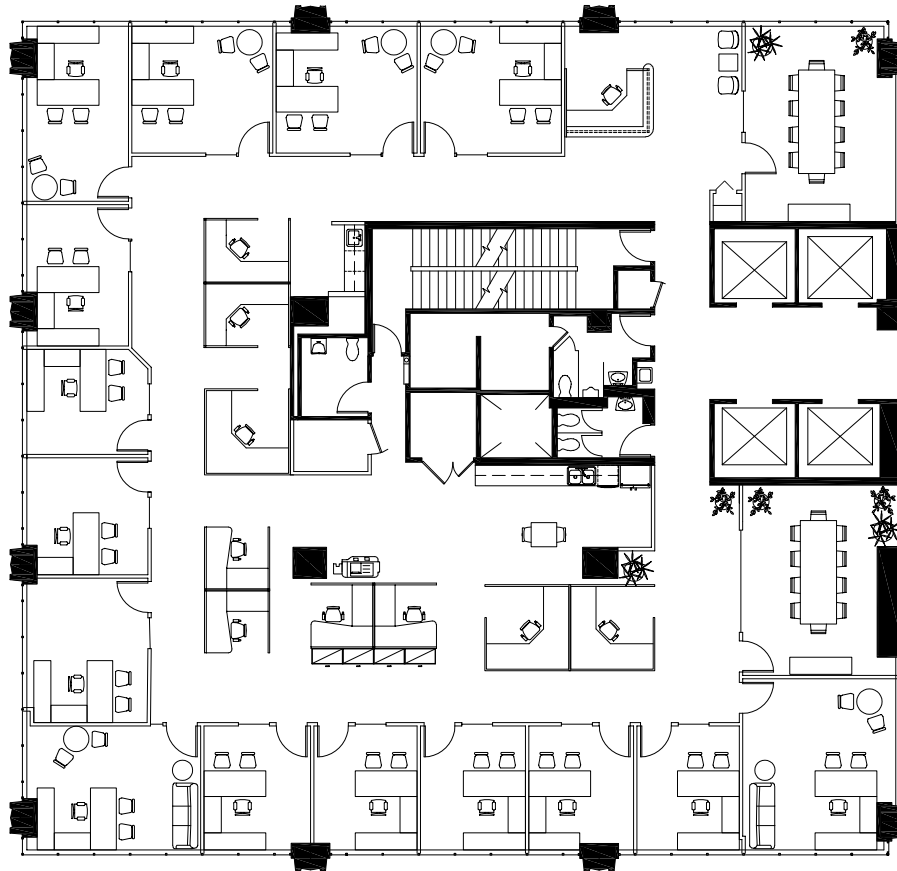

# 700

17TH STREET

SUITE 900  
SPEC SUITE  
6,852 RSF

### Suite Highlights:

- Spec Suite
- Full floor opportunity
- Reception
- 15 offices on glass
- 2 conference rooms
- Break area
- IT Closet
- Hypothetical furniture layout

FOR MORE INFO, PLEASE CONTACT: