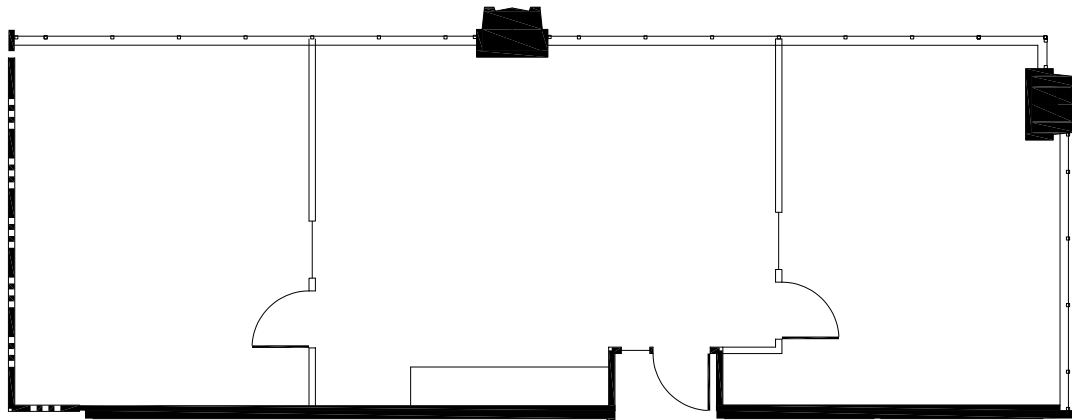

700  
17TH STREET

SUITE 685  
1,345 RSF

Key Plan:

FOR MORE INFO, PLEASE CONTACT:

Bo Pitto  
+1 303 260 6529 | bo.pitto@jll.com

John Beason  
+1 303 217 7949 | john.beason@jll.com

© 2022 Jones Lang LaSalle Brokerage, Inc., a licensed real estate broker. All rights reserved. All information contained herein is from sources deemed reliable; however, no representation or warranty is made to the accuracy thereof.