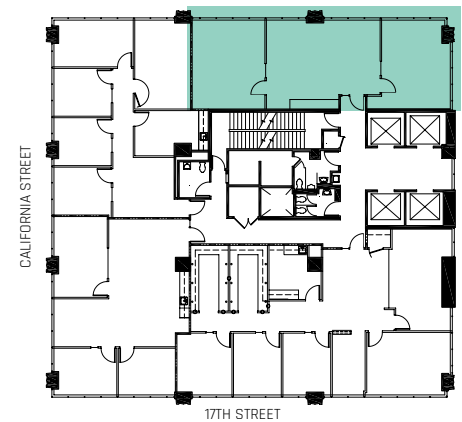

700  
17TH STREET

SUITE 685  
1,345 RSF

Key Plan:

FOR MORE INFO, PLEASE CONTACT:

Bo Pitto  
+1 303 260 6529 | bo.pitto@jll.com

John Beason  
+1 303 217 7949 | john.beason@jll.com

© 2022 Jones Lang LaSalle Brokerage, Inc., a licensed real estate broker. All rights reserved. All information contained herein is from sources deemed reliable; however, no representation or warranty is made to the accuracy thereof.