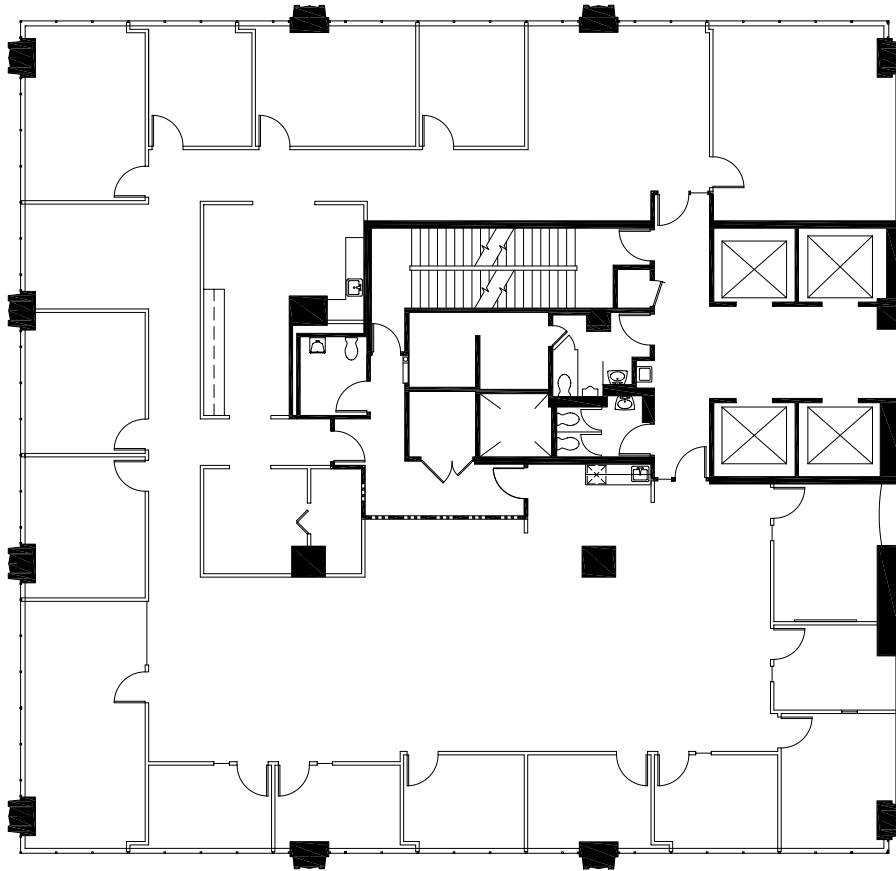

700
17TH STREET

SUITE 500
6,852 RSF

Suite Highlights:

- Full floor opportunity
- 4 sides of glass
- 15-16 offices on glass
- Large conference room
- 2 break areas
- Work room
- IT closet

FOR MORE INFO, PLEASE CONTACT: