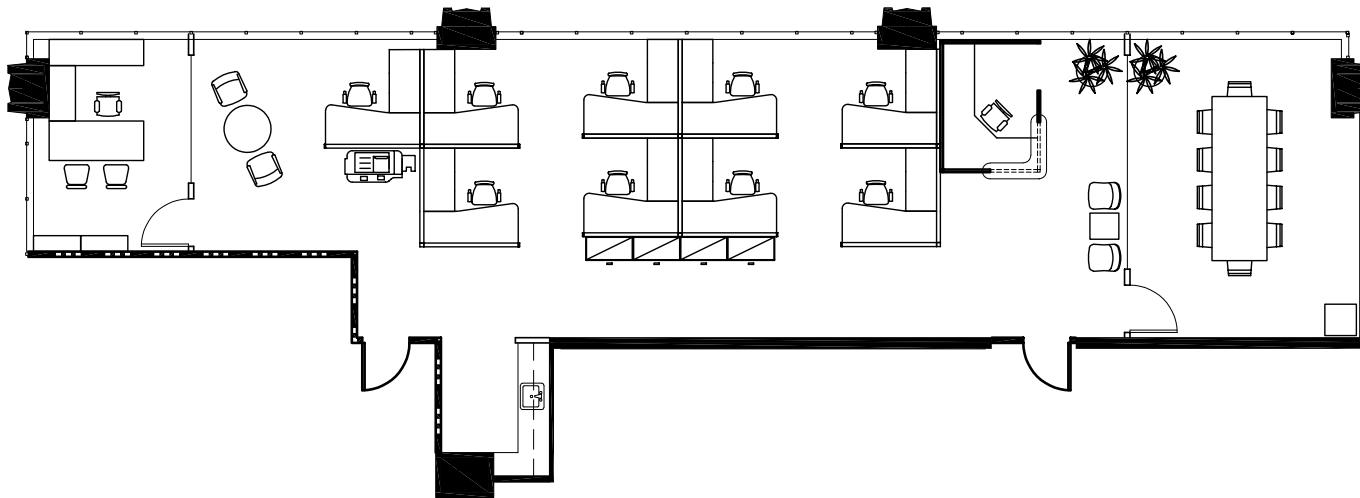

700

17TH STREET

SUITE 2020

HYPOTHETICAL FURNITURE PLAN

2,078 RSF

Suite Highlights:

- Reception
- 1 office on glass
- 1 conference room
- Bullpen
- Break area

Key Plan: