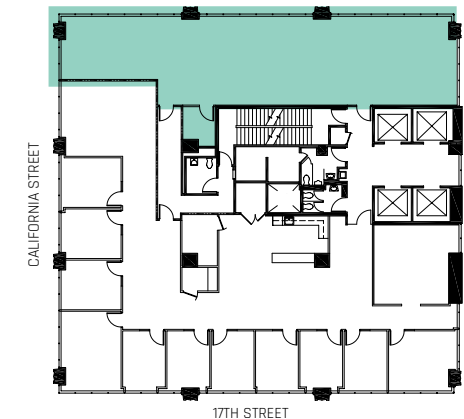

700

17TH STREET

SUITE 2020

HYPOTHETICAL FURNITURE PLAN

2,078 RSF

Suite Highlights:

- Reception
- 1 office on glass
- 1 conference room
- Bullpen
- Break area

Key Plan: