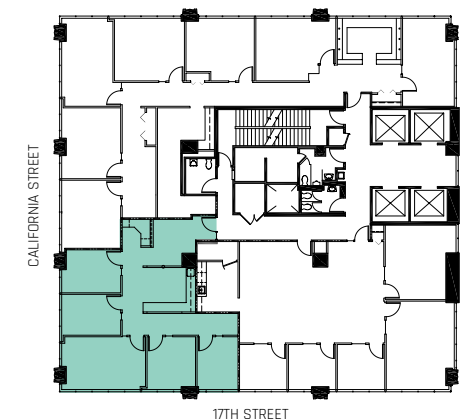

700

17TH STREET

SUITE 1820

1,512 RSF

Suite Highlights:

- Corner suite
- Reception
- 4 offices on glass
- 1 conference room
- Kitchenette / break room

Key Plan:

FOR MORE INFO, PLEASE CONTACT: