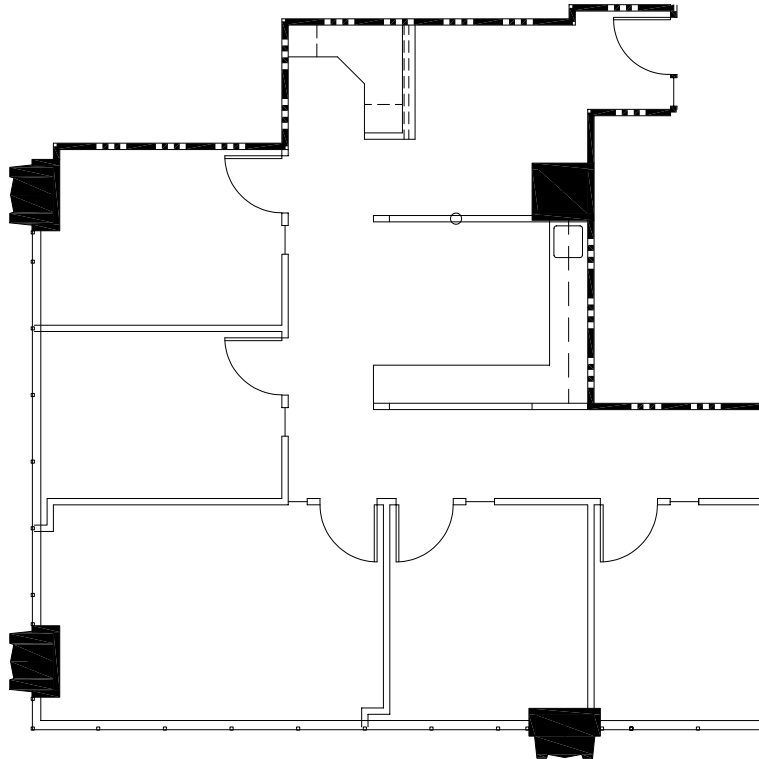

700

17TH STREET

SUITE 1820

1,512 RSF

Suite Highlights:

- Corner suite
- Reception
- 4 offices on glass
- 1 conference room
- Kitchenette / break room

Key Plan:

FOR MORE INFO, PLEASE CONTACT: