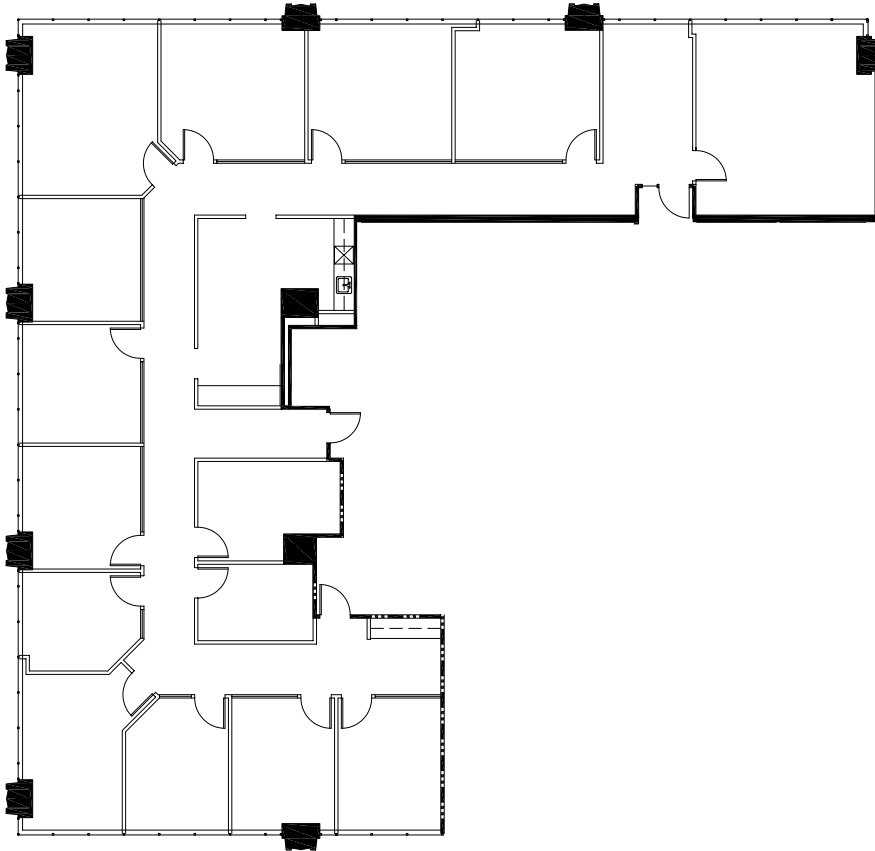

700

17TH STREET

SUITE 1600
4,758 RSF

Suite Highlights:

- Amazing western views
- Elevator ID
- Conference room
- 12 offices on glass
- Break room
- Storage closet
- IT room

Key Plan:

FOR MORE INFO, PLEASE CONTACT: