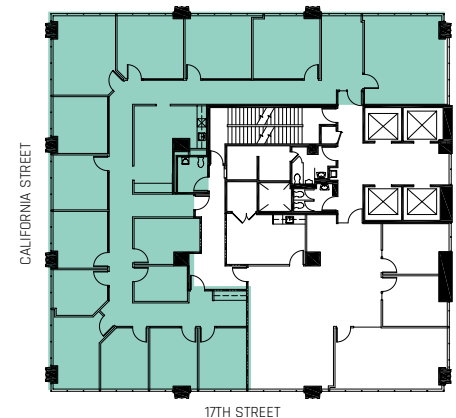

700

17TH STREET

SUITE 1600
4,758 RSF

Suite Highlights:

- Amazing western views
- Elevator ID
- Conference room
- 12 offices on glass
- Break room
- Storage closet
- IT room

Key Plan:

FOR MORE INFO, PLEASE CONTACT: