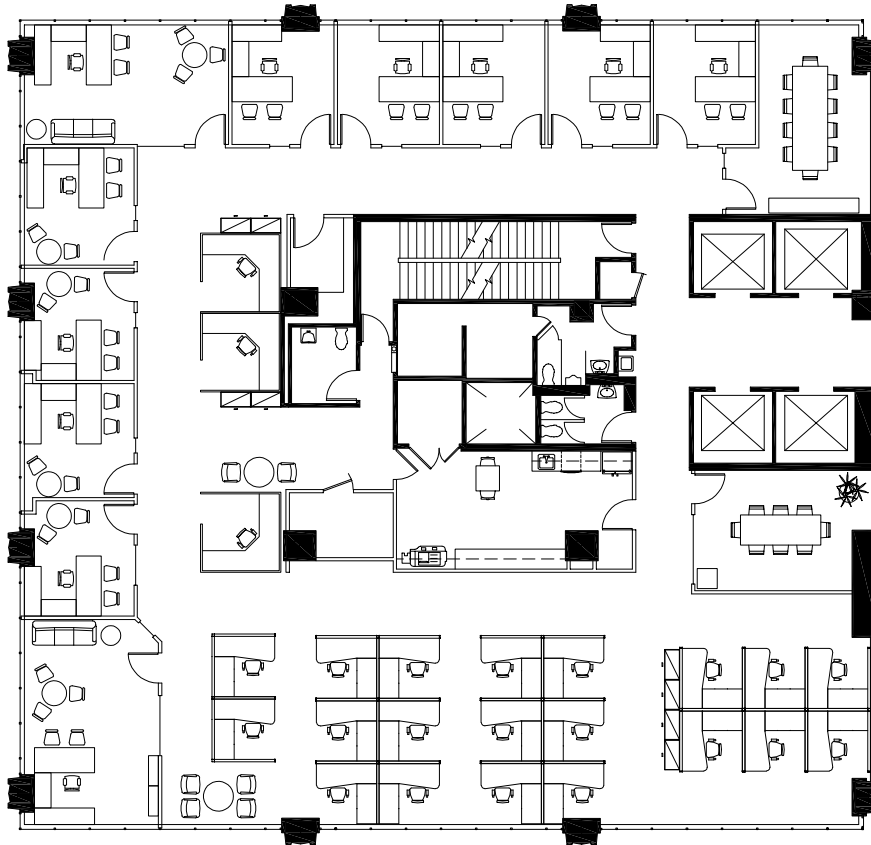

700
17TH STREET

SUITE 1000
HYPOTHETICAL FURNITURE PLAN
6,852 RSF

Suite Highlights:

- Full floor opportunity
- 11 offices on glass
- 2 conference rooms
- Large bullpen
- Break/work room
- IT Closet

FOR MORE INFO, PLEASE CONTACT: