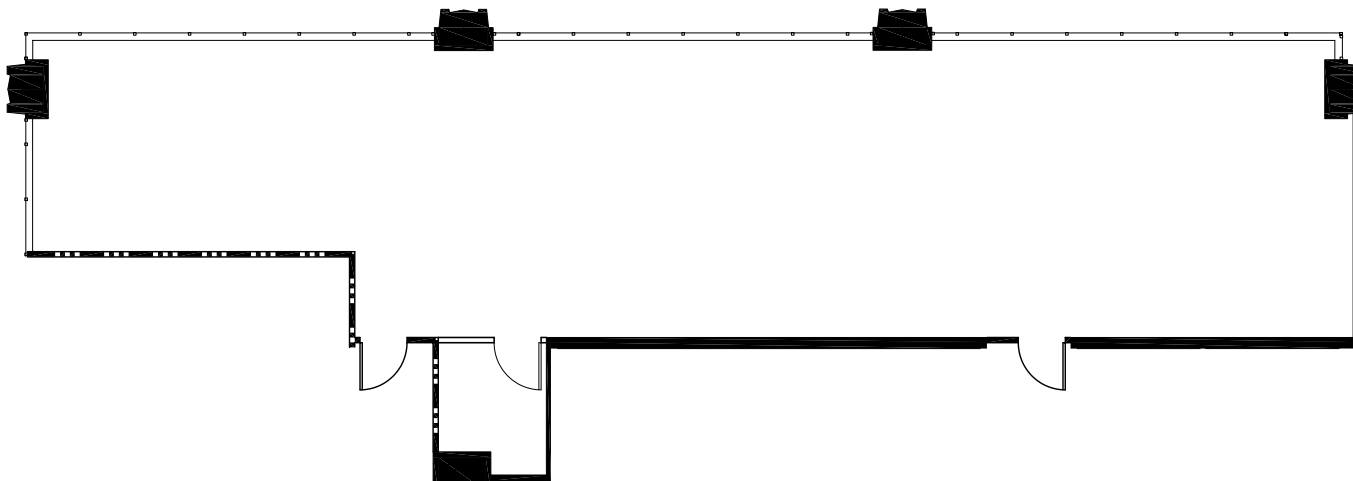

700

17TH STREET

SUITE 2020
2,078 RSF

Suite Highlights:

- Western views
- Open floorplan ready for T.I.

Key Plan:

FOR MORE INFO, PLEASE CONTACT:

Bo Pitto
+1 303 260 6529 | bo.pitto@jll.com