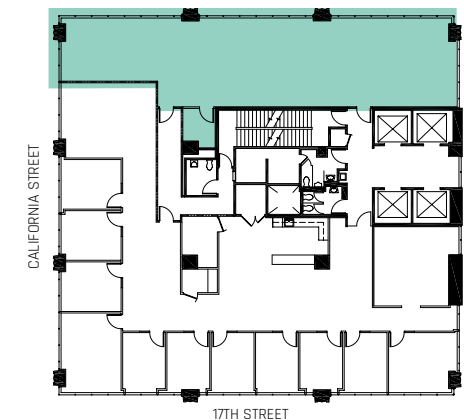

700

17TH STREET

SUITE 2020
2,078 RSF

Suite Highlights:

- Western views
- Open floorplan ready for T.I.

Key Plan:

FOR MORE INFO, PLEASE CONTACT:

Bo Pitto
+1 303 260 6529 | bo.pitto@jll.com