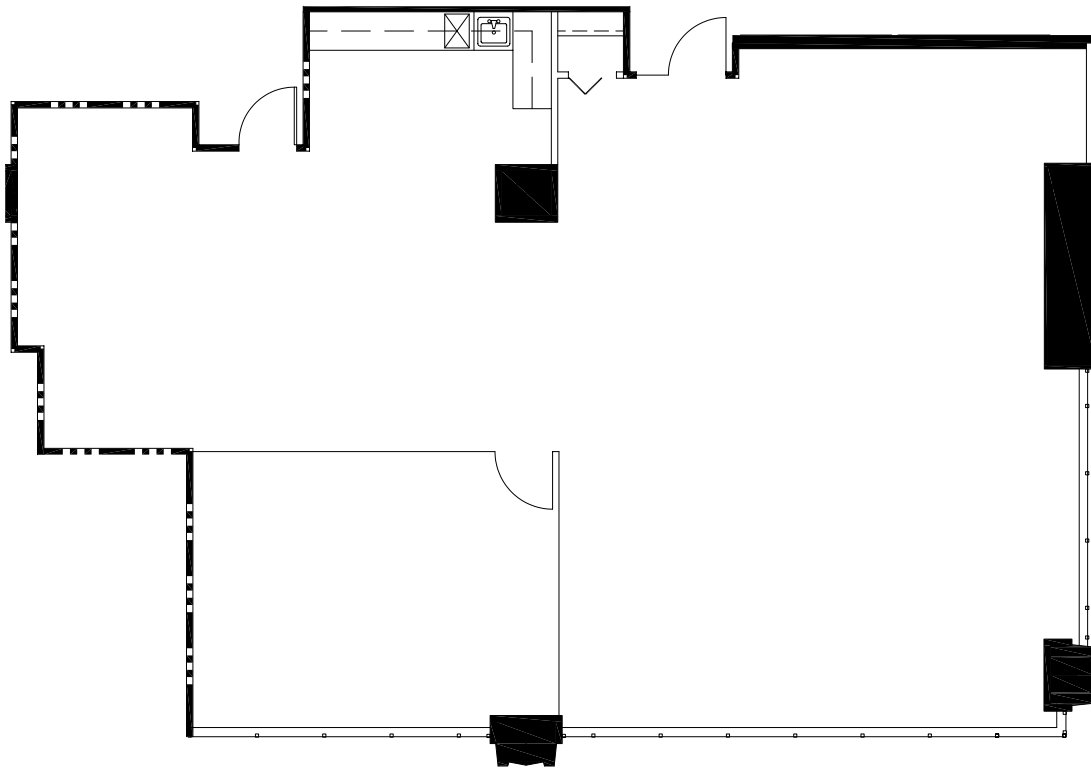

700

17TH STREET

SUITE 2300

2,345 RSF

Suite Highlights:

- Spec suite
- Conference room
- Open plan
- Break area

Key Plan:

FOR MORE INFO, PLEASE CONTACT: