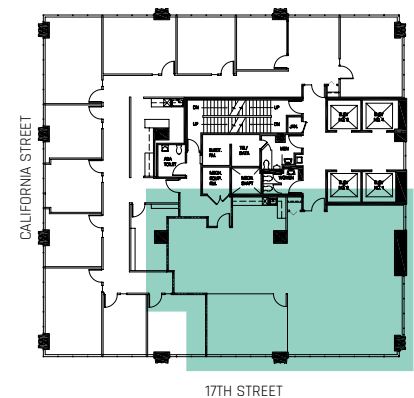

700

17TH STREET

SUITE 2300

2,345 RSF

Suite Highlights:

- Spec suite
- Conference room
- Open plan
- Break area

Key Plan:

FOR MORE INFO, PLEASE CONTACT: