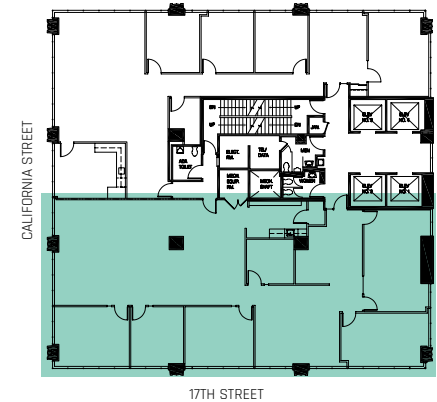

700

17TH STREET

SUITE 1150
3,932 RSF

Suite Highlights:

- Fully furnished
- 4 offices on glass
- Conference room
- Break area
- Storage/IT closet
- Large bullpen

Key Plan:

FOR MORE INFO, PLEASE CONTACT:

Bo Pitto
+1 303 260 6529 | bo.pitto@jll.com