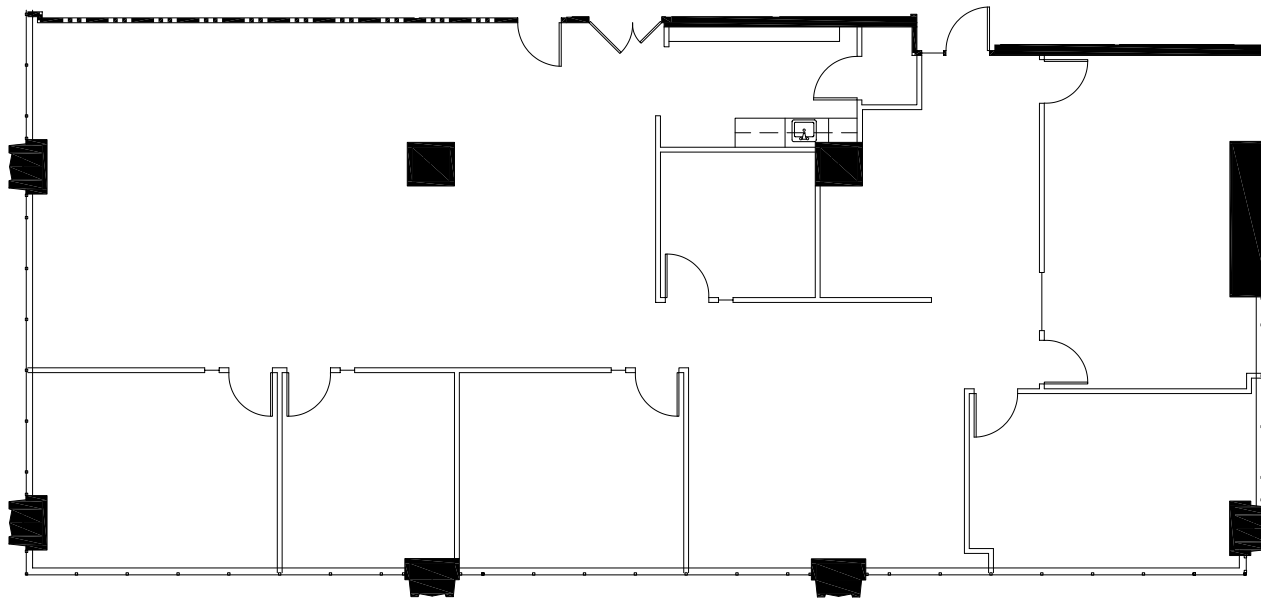

700

17TH STREET

SUITE 1150
3,932 RSF

Suite Highlights:

- Fully furnished
- 4 offices on glass
- Conference room
- Break area
- Storage/IT closet
- Large bullpen

Key Plan:

FOR MORE INFO, PLEASE CONTACT:

Bo Pitto
+1 303 260 6529 | bo.pitto@jll.com