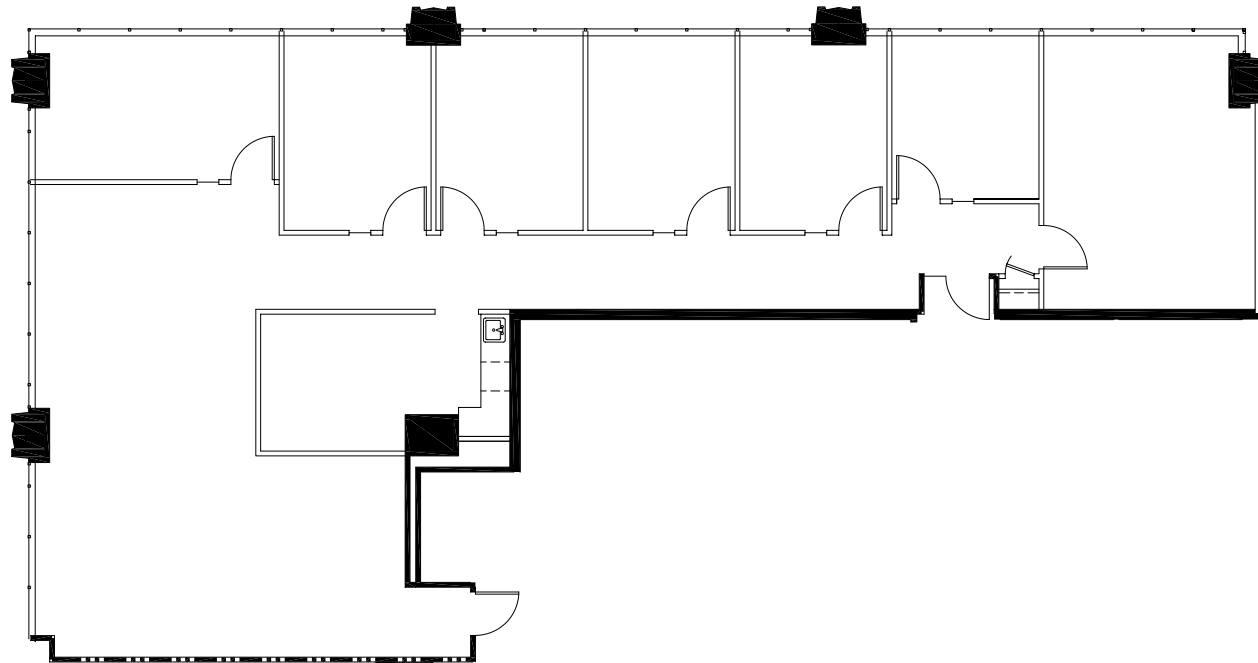

# 700

17TH STREET

SUITE 1200  
2,960 RSF

### Suite Highlights:

- Western views
- 6 offices on glass
- Conference room
- Bullpen
- Break/work room