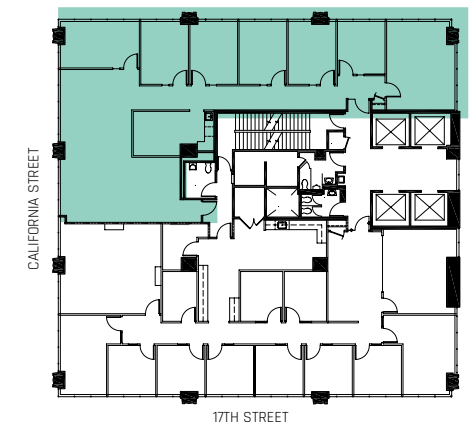

Key Plan:

FOR MORE INFO, PLEASE CONTACT:

Bo Pitto
+1 303 260 6529 | bo.pitto@jll.com

John Beason
+1 303 217 7949 | john.beason@jll.com

© 2022 Jones Lang LaSalle Brokerage, Inc., a licensed real estate broker. All rights reserved. All information contained herein is from sources deemed reliable; however, no representation or warranty is made to the accuracy thereof.